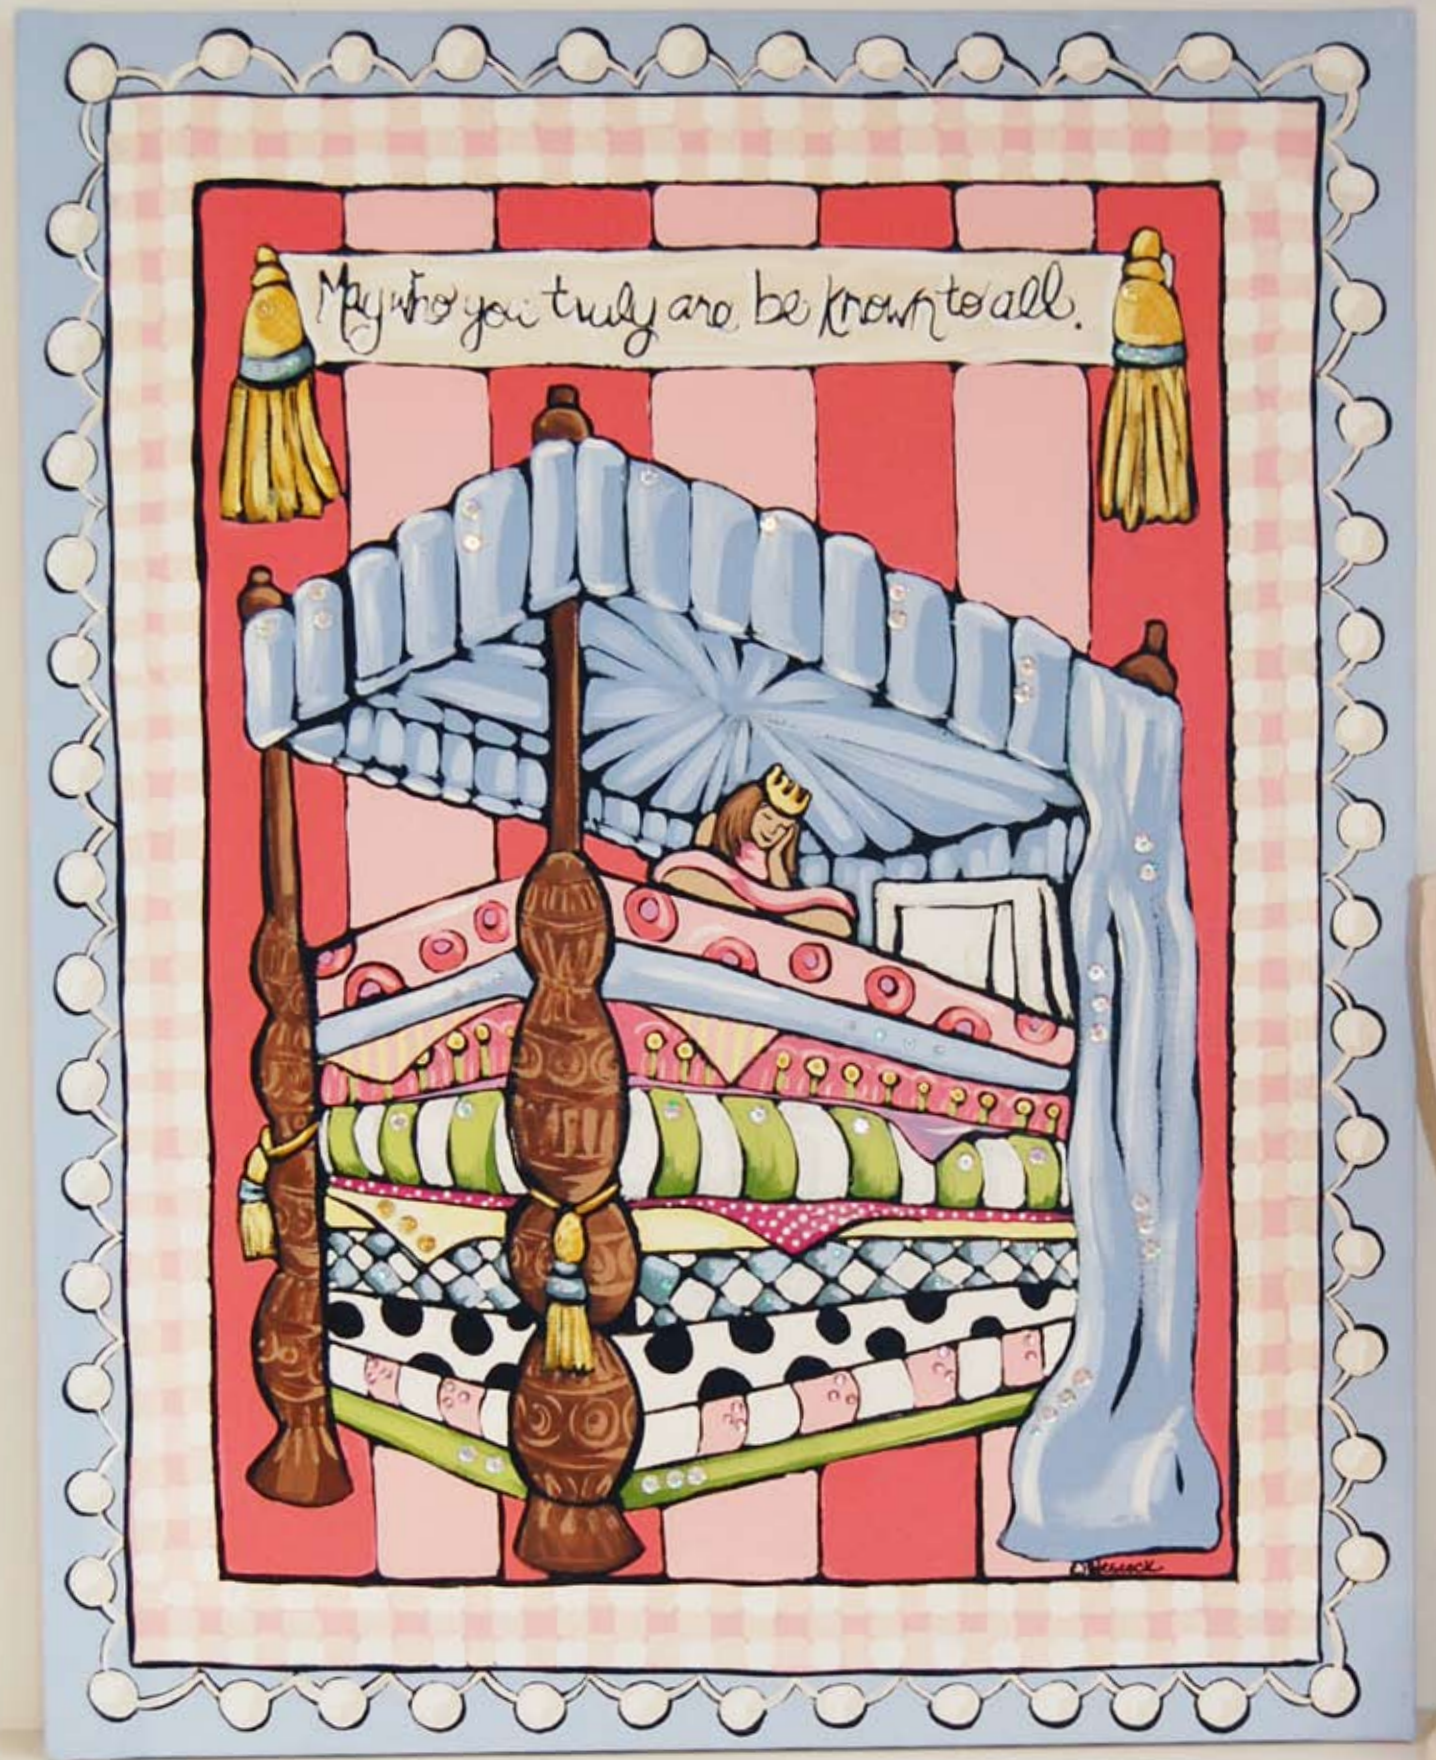

a

b

c

d. "Princess/2416" size 24"x30"x2" giclee.

d