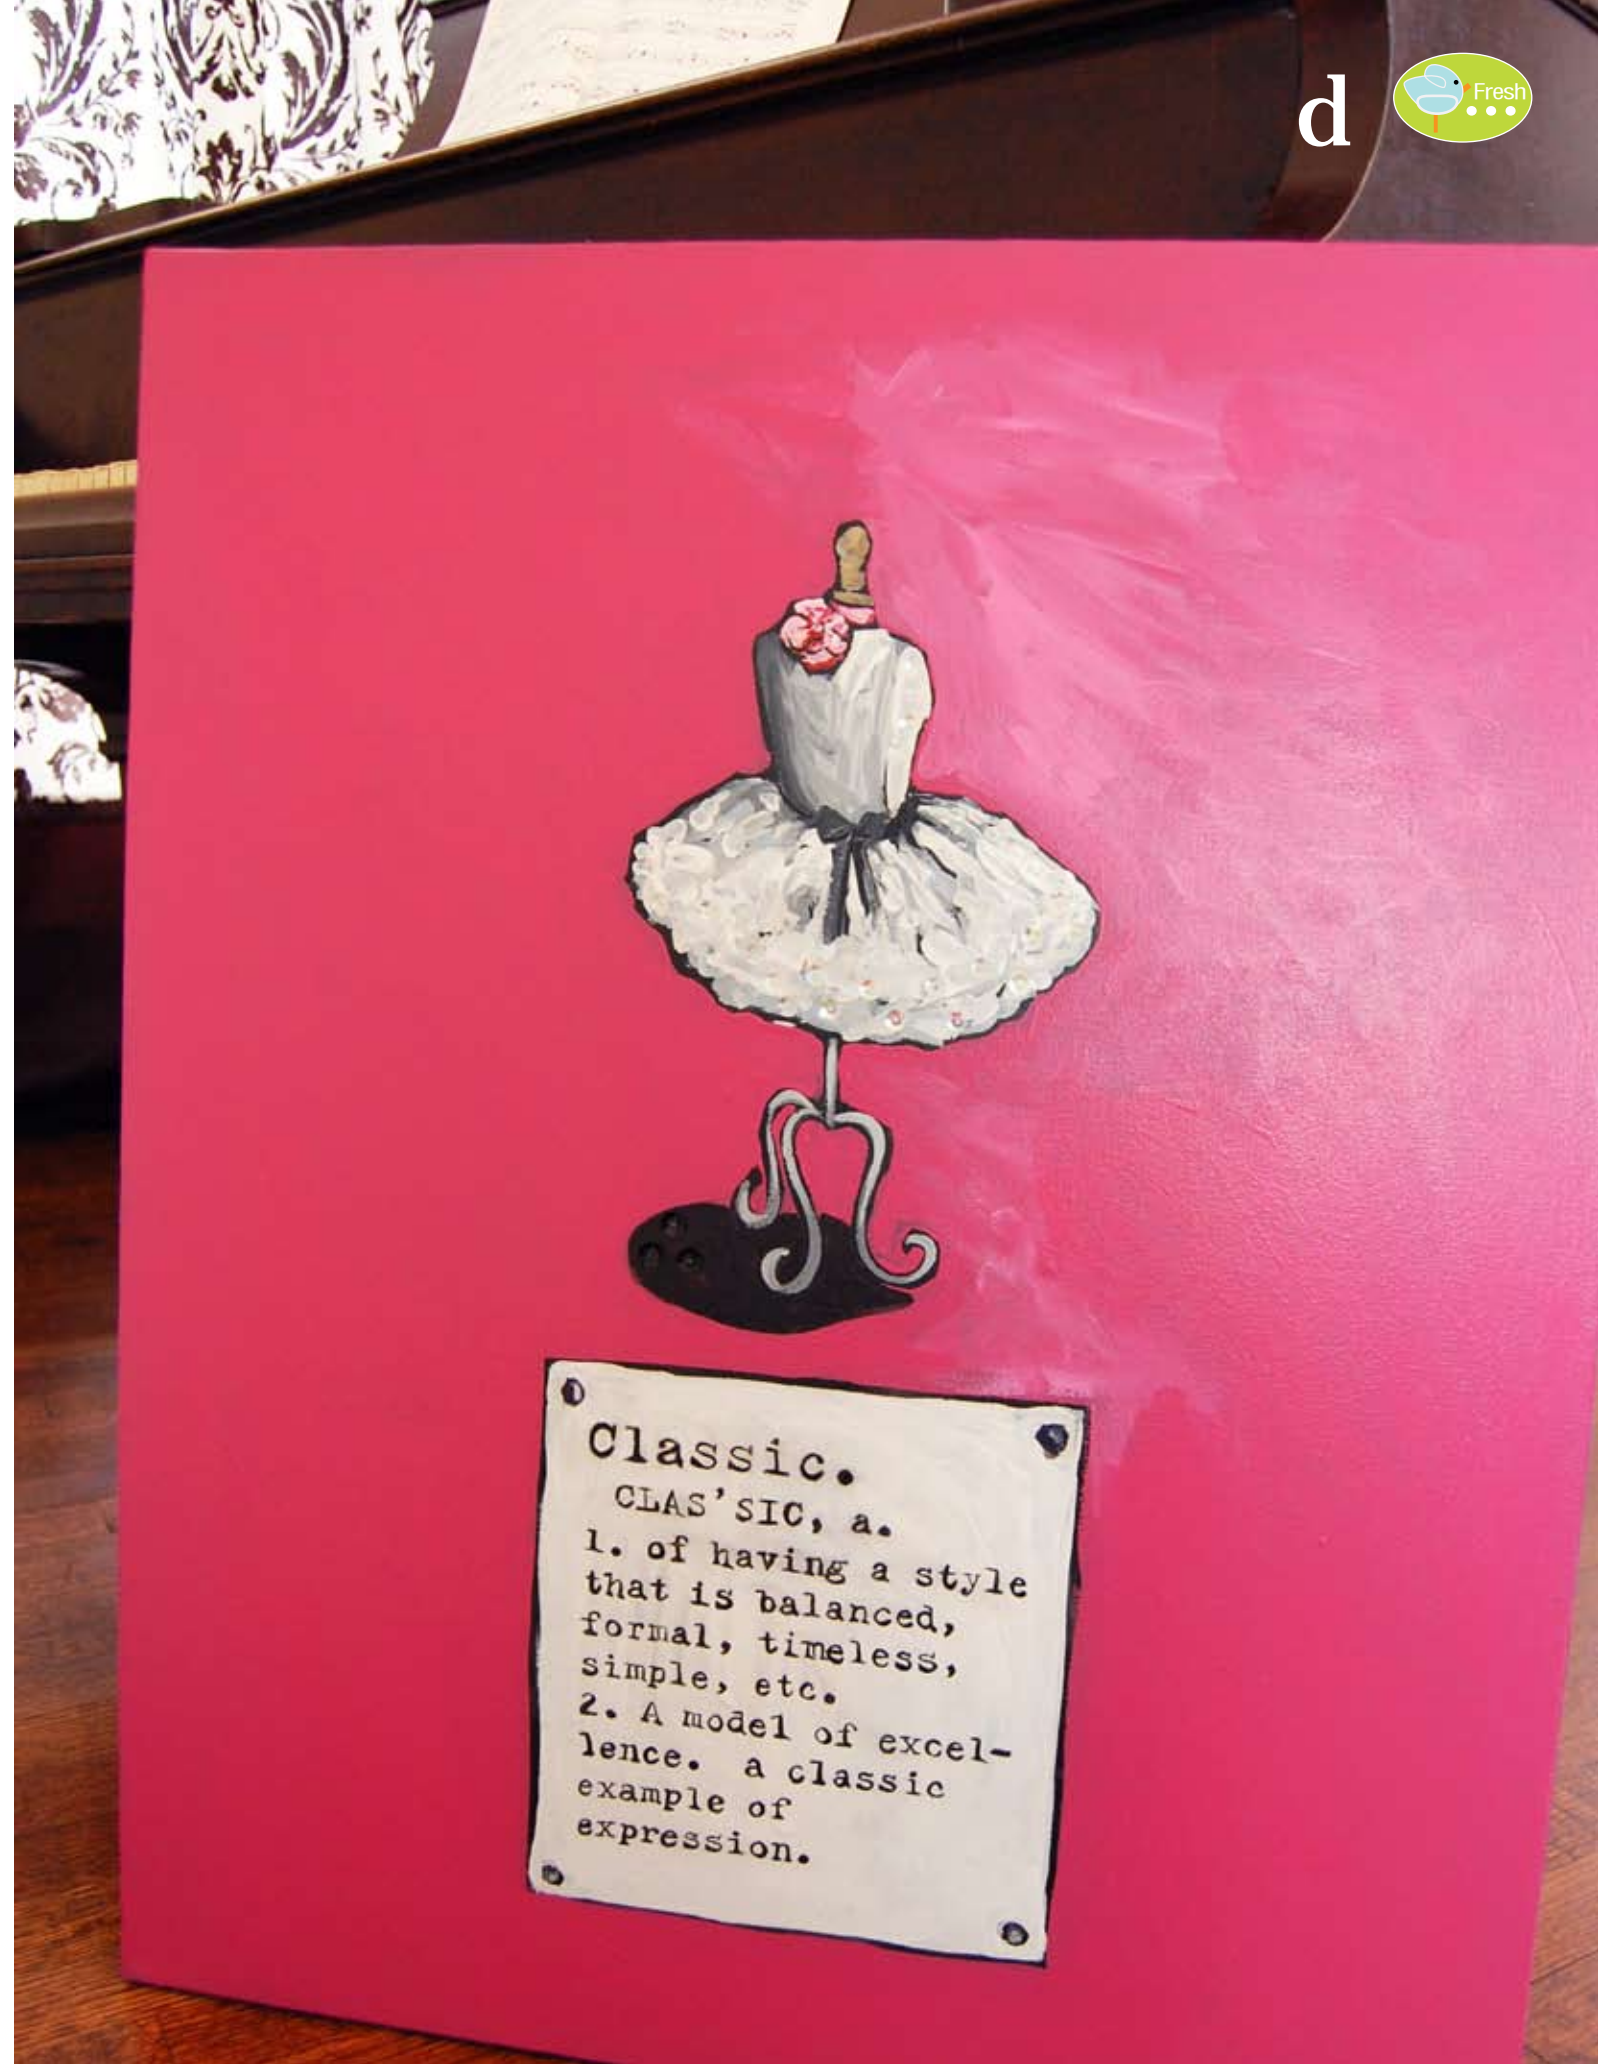

a

a. "True/2423" size 24"x30"x2" giclee.
"Graceful, Lovely, True"

b

Simple.

c

Fitting.

d

Classic.