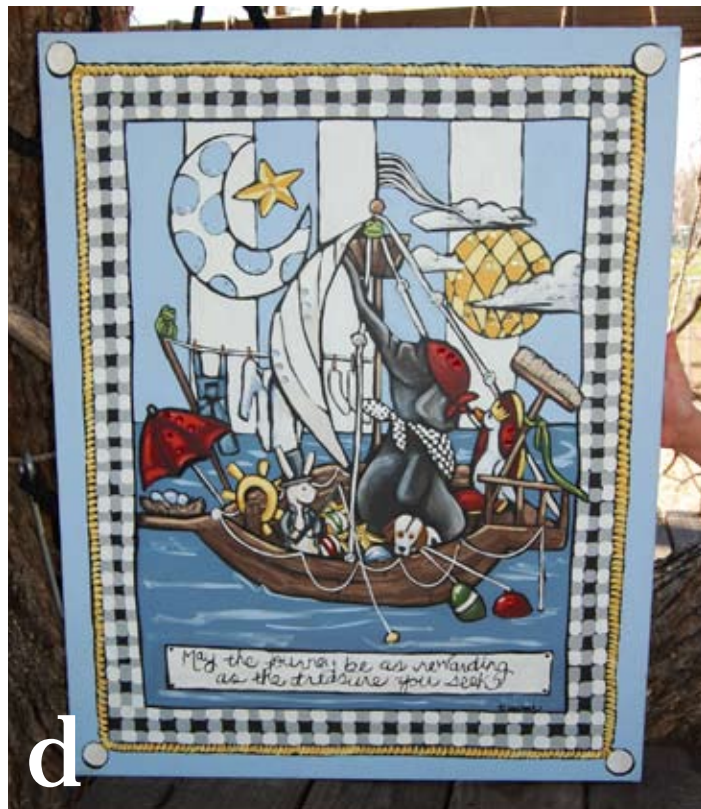

- a. "Fly/2429" size 24"x30"x2" giclee.
- b. "Nautical/1602" size 16"x20"x2" giclee.
- c. "The Boat/1207" size 12"x24"x2" giclee.
- d. "The Journey/2406" size 24"x30"x2" giclee.
- "May the journey be as rewarding as the treasure you seek."
- e. "YoYo/2010" size 20"x24"x2" giclee.