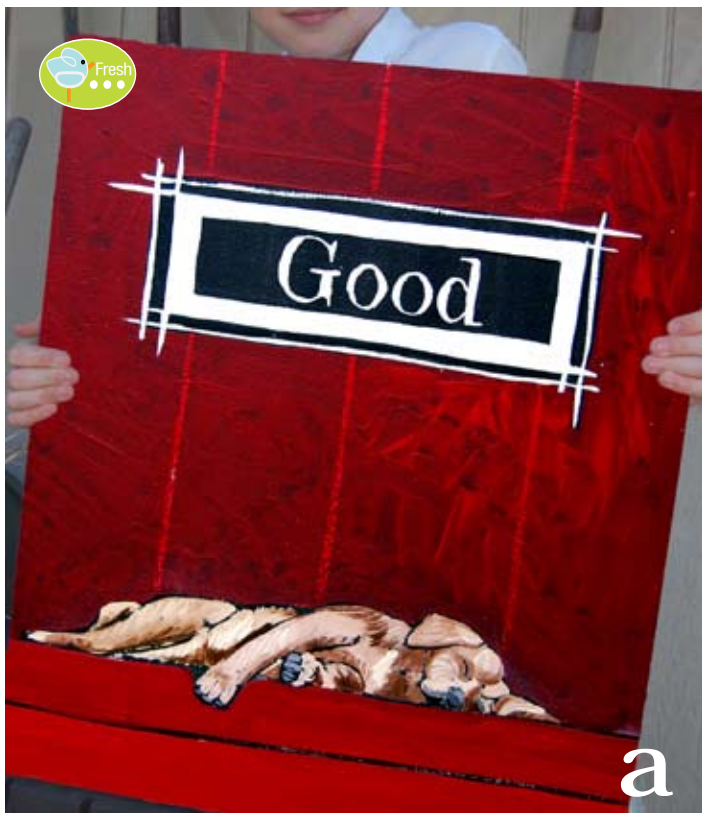

a

b

e

c

d

"A day so perfect had come at last. Practiced were all the motions to cast.

Found already was the bait. And now so patiently all to do is wait."